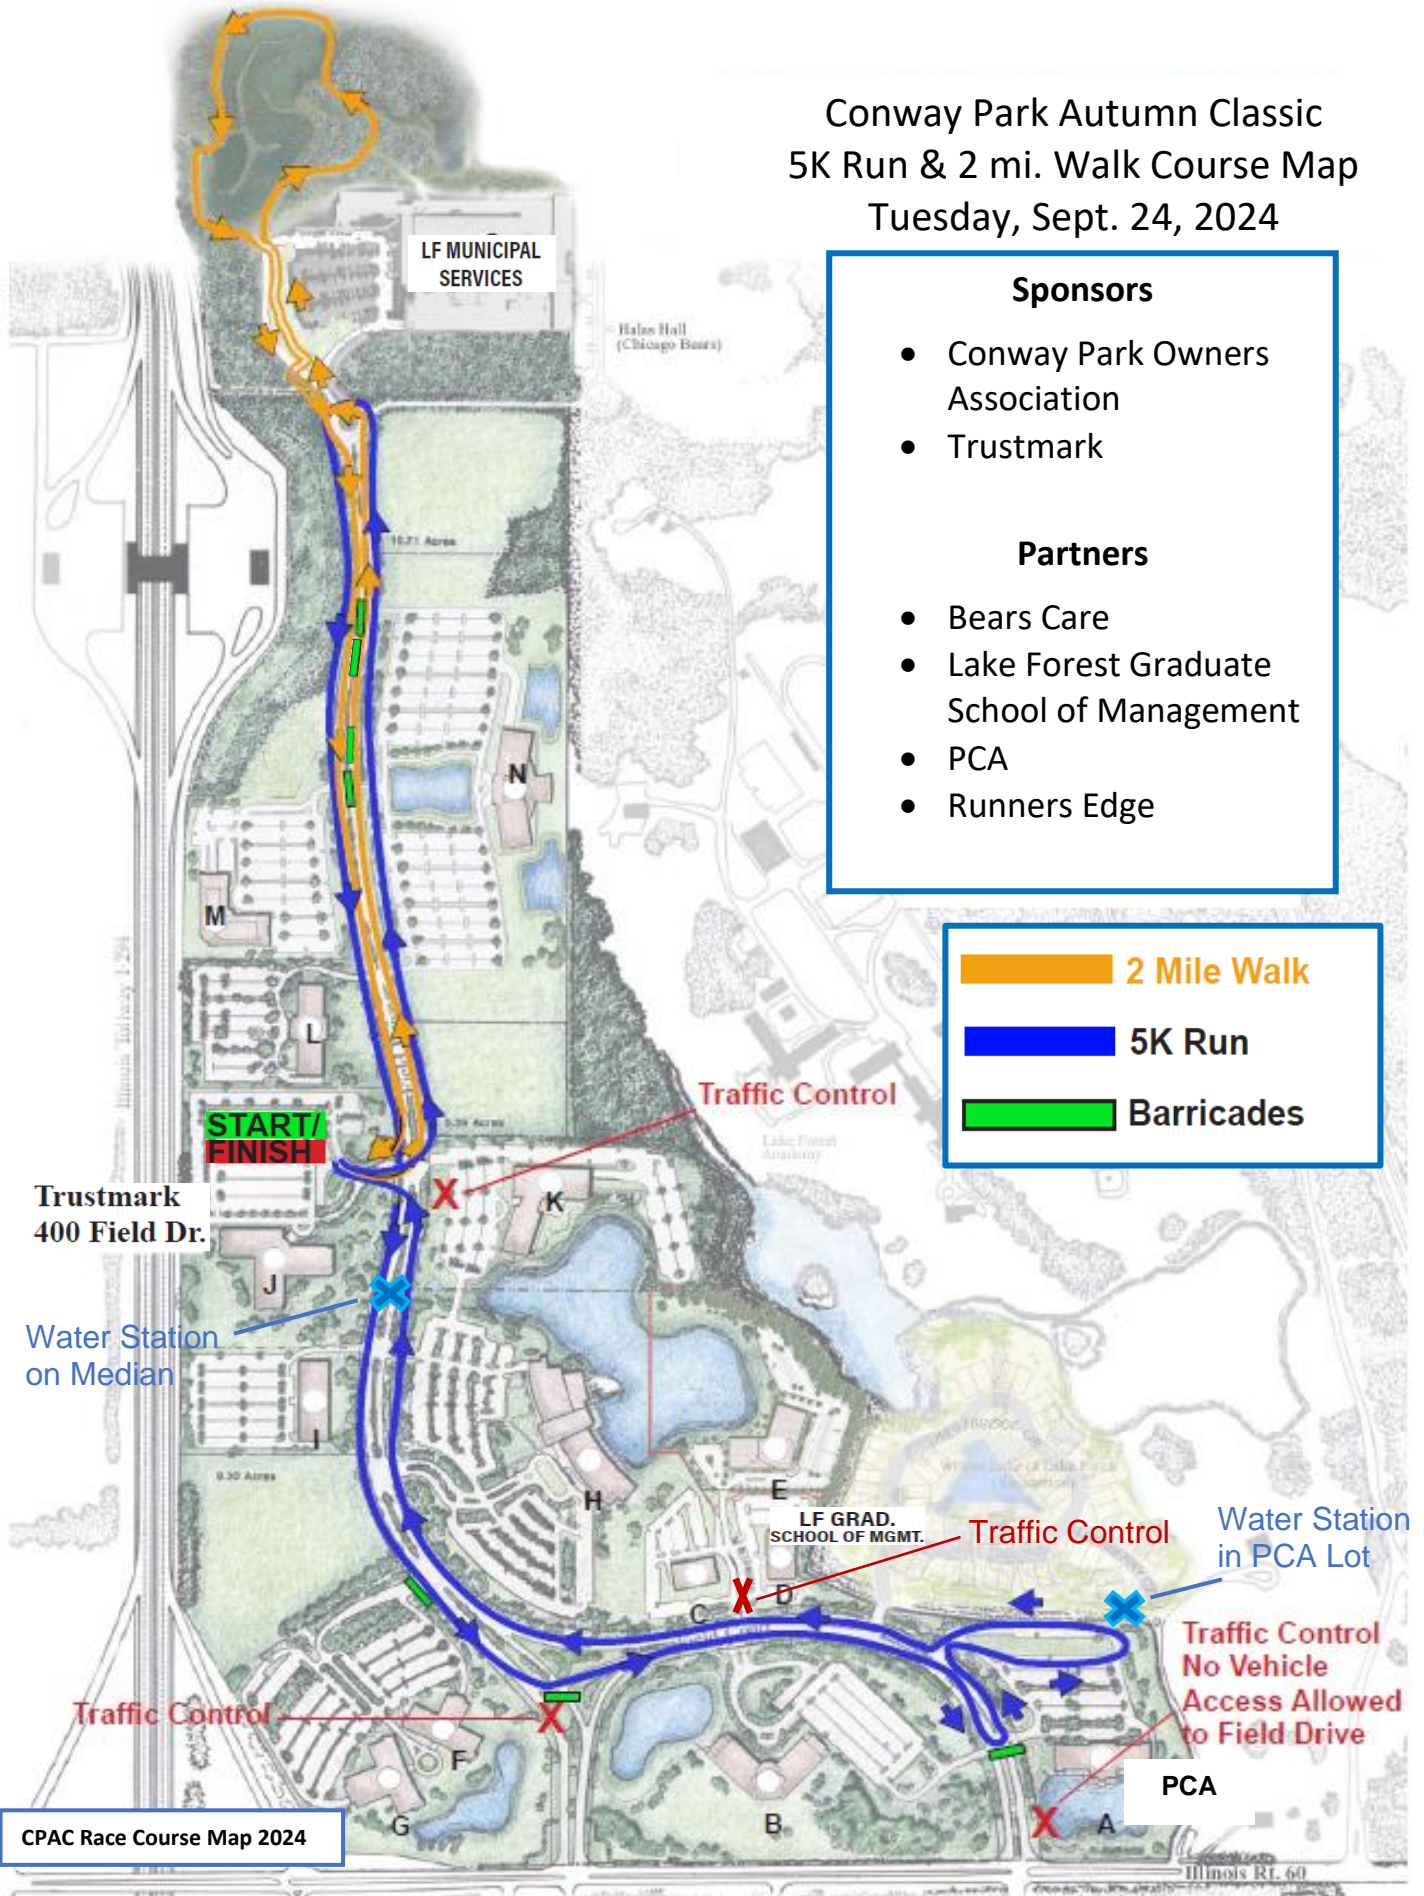

Conway Park Autumn Classic 5K Run & 2 mi. Walk Course Map Tuesday, Sept. 24, 2024

Sponsors

- Conway Park Owners Association
- Trustmark

Partners

- Bears Care
- Lake Forest Graduate School of Management
- PCA
- Runners Edge

 2 Mile Walk

 5K Run

 Barricades

Trustmark
400 Field Dr.

Water Station
on Median

Traffic Control

LF GRAD.
SCHOOL OF MGMT.

Traffic Control

Water Station
in PCA Lot

Traffic Control
No Vehicle
Access Allowed
to Field Drive

PCA

CPAC Race Course Map 2024

Illinois Rt. 60