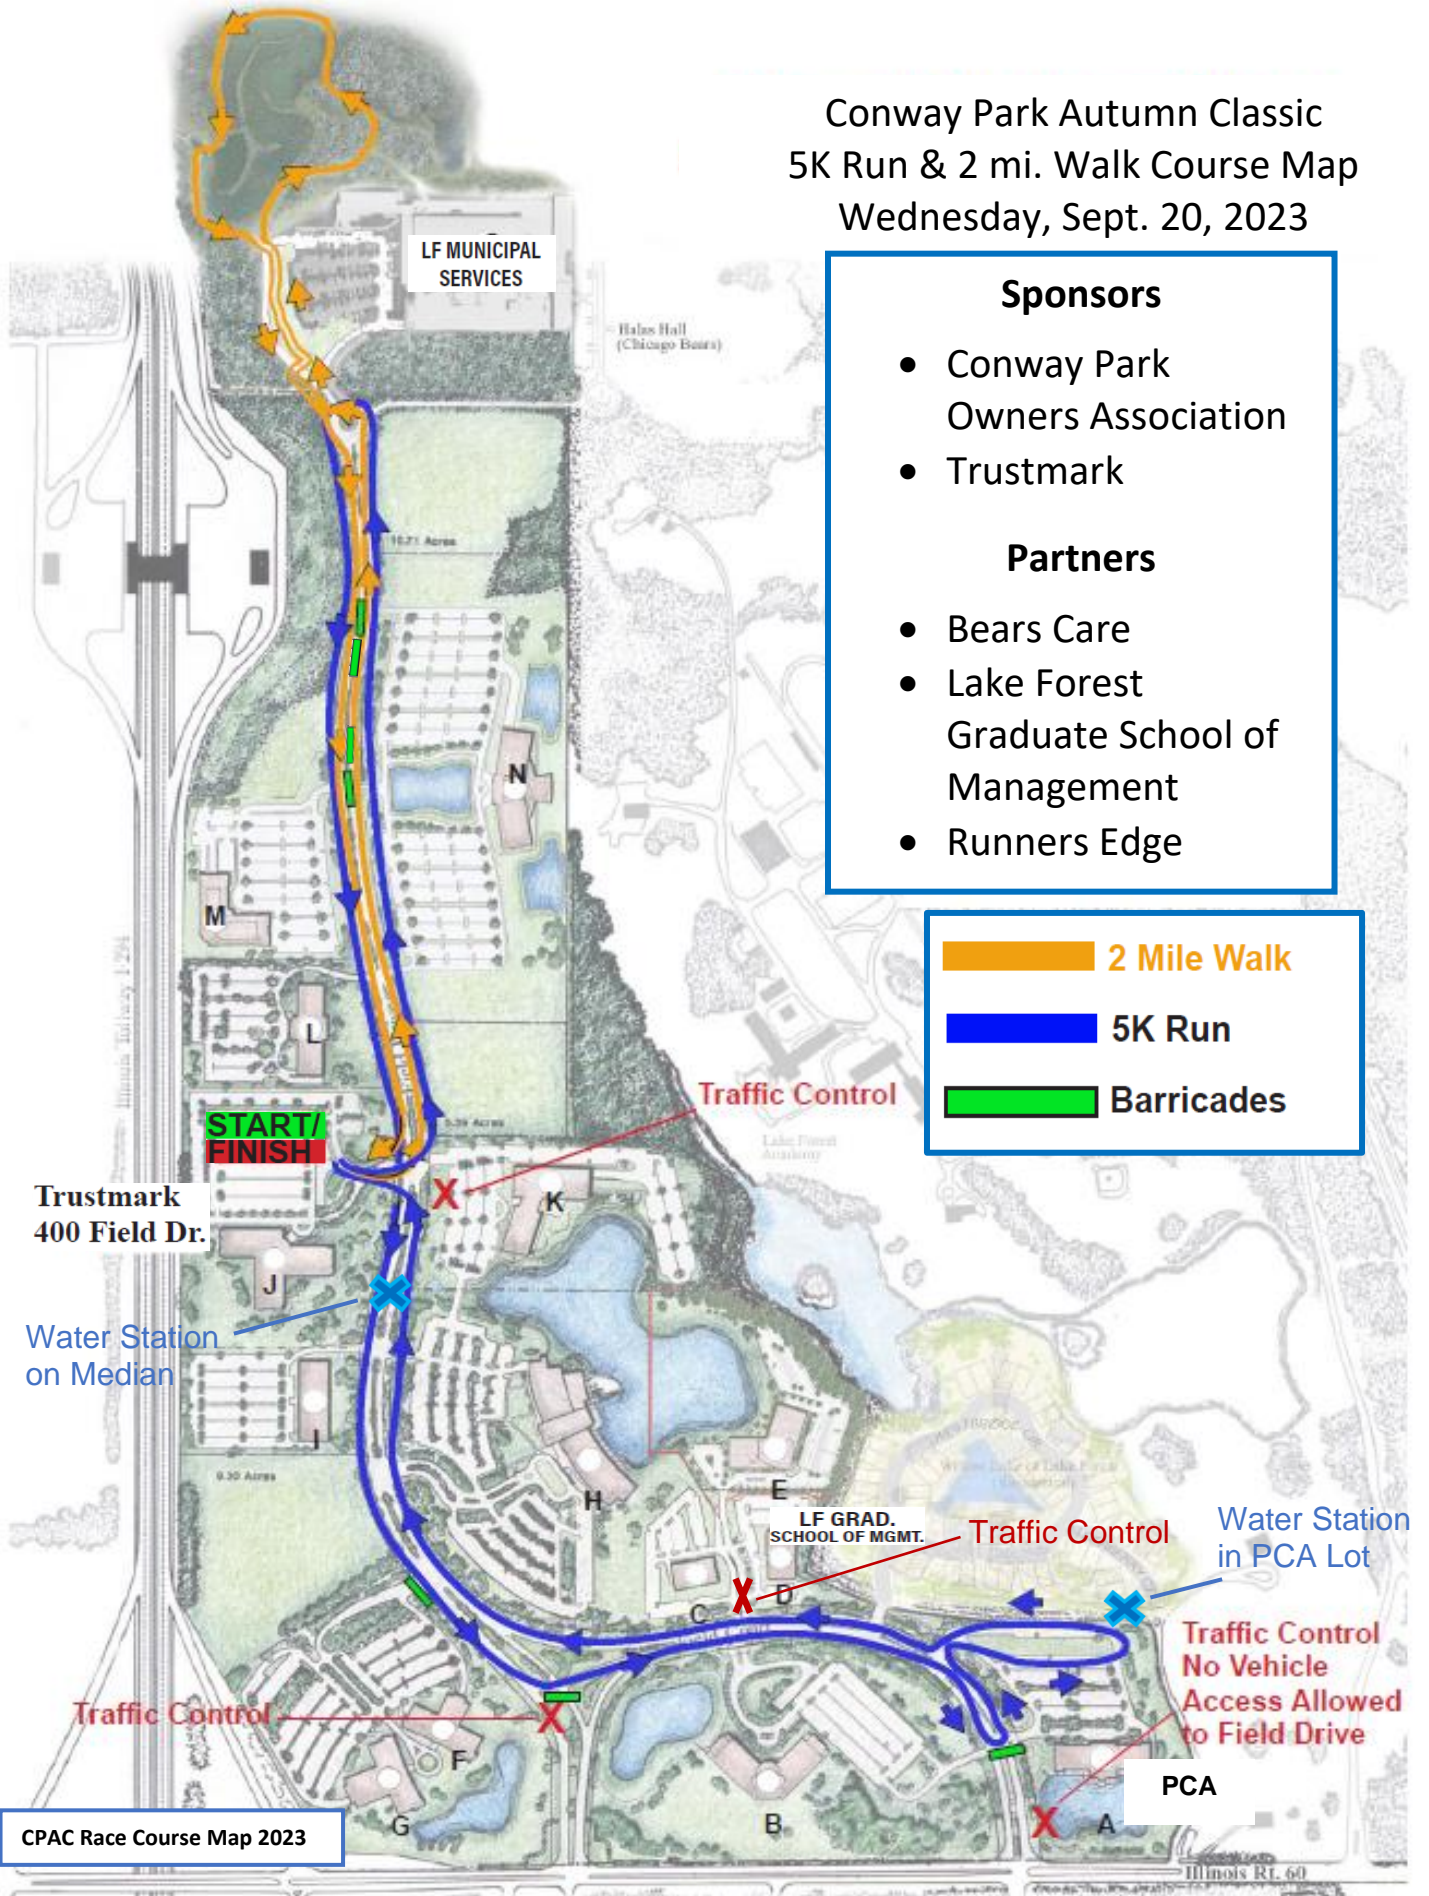

Conway Park Autumn Classic  
 5K Run & 2 mi. Walk Course Map  
 Wednesday, Sept. 20, 2023

**Sponsors**

- Conway Park Owners Association
- Trustmark

**Partners**

- Bears Care
- Lake Forest Graduate School of Management
- Runners Edge

 2 Mile Walk

 5K Run

 Barricades

Trustmark  
 400 Field Dr.

Water Station  
 on Median

Traffic Control

LF GRAD.  
 SCHOOL OF MGMT.

Traffic Control

Water Station  
 in PCA Lot

Traffic Control  
 No Vehicle  
 Access Allowed  
 to Field Drive

PCA

CPAC Race Course Map 2023

Illinois RT. 60